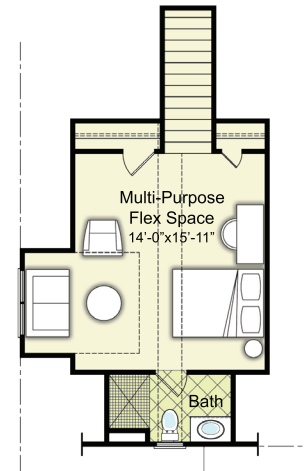

HIGH FALLS

live better

HAGOOD HOMES

ALTERNATE ELEVATION

Starting Heated Square Footage: 2172
With Bonus Room: +346
Total Heated Square Footage: 2518
Width 60'6" • Depth 68'6"

© copyright Hagood Homes

We'll customize this plan for your lifestyle!