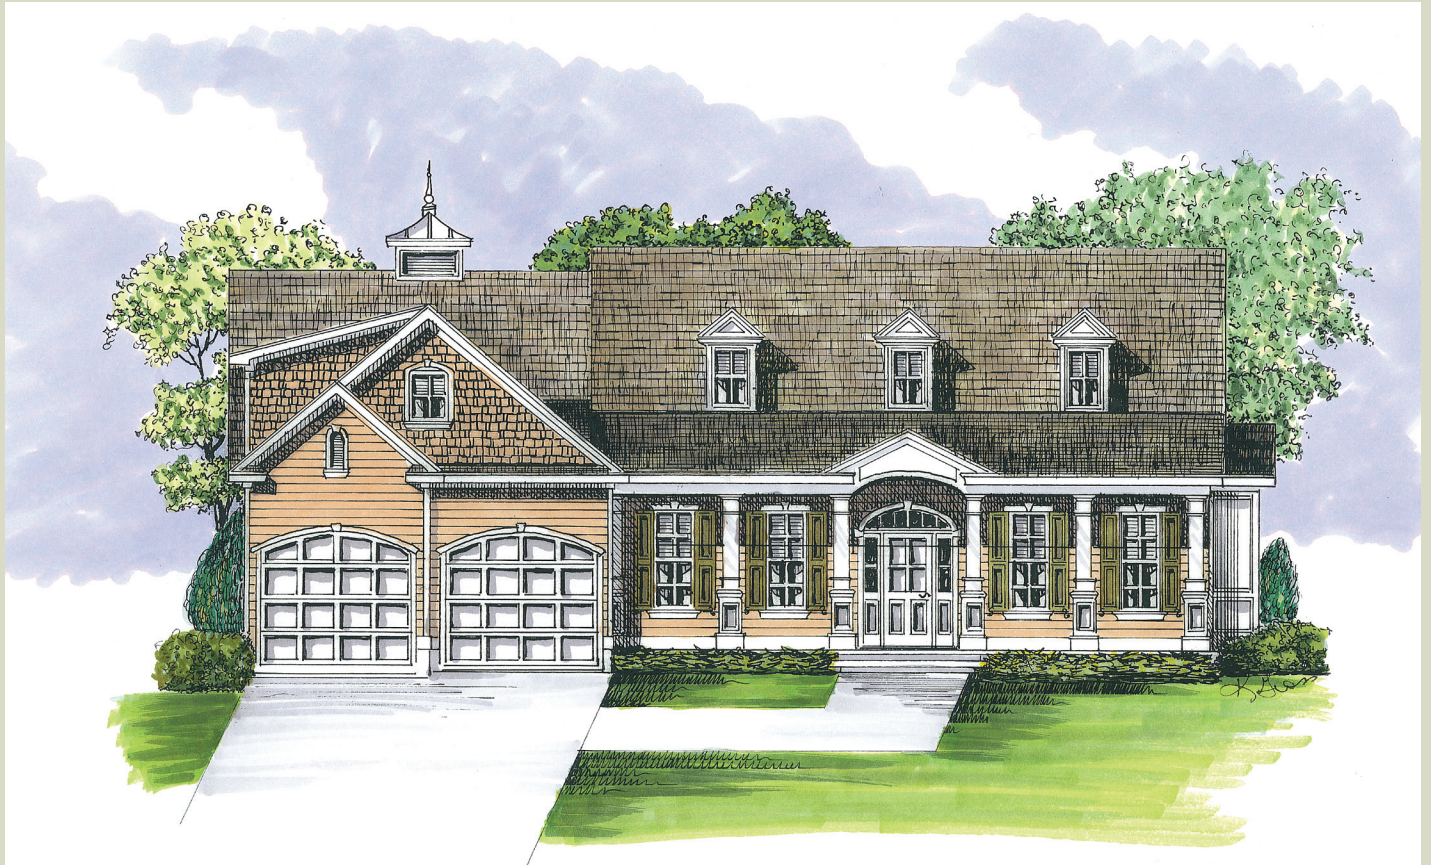

HIGH FALLS

live better

HAGOOD HOMES

ALTERNATE ELEVATION

Starting Heated Square Footage: 2172
With Bonus Room: +346
Total Heated Square Footage: 2518
Width 60'6" • Depth 68'6"

© copyright Hagood Homes

We'll customize this plan for your lifestyle!

HIGH FALLS