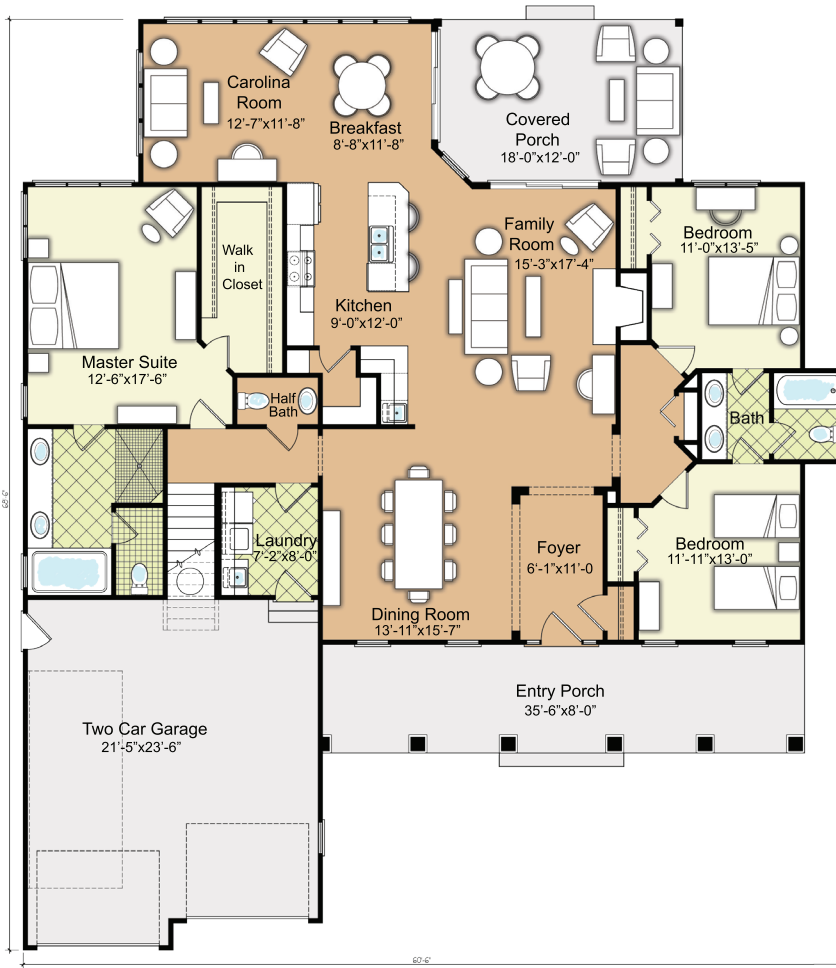

HIGH FALLS

live better

HAGOOD HOMES

ALTERNATE ELEVATION

Starting Heated Square Footage: 2172
With Bonus Room: +346
Total Heated Square Footage: 2518
Width 60'6" • Depth 68'6"

© copyright Hagood Homes

We'll customize this plan for your lifestyle!

HIGH FALLS