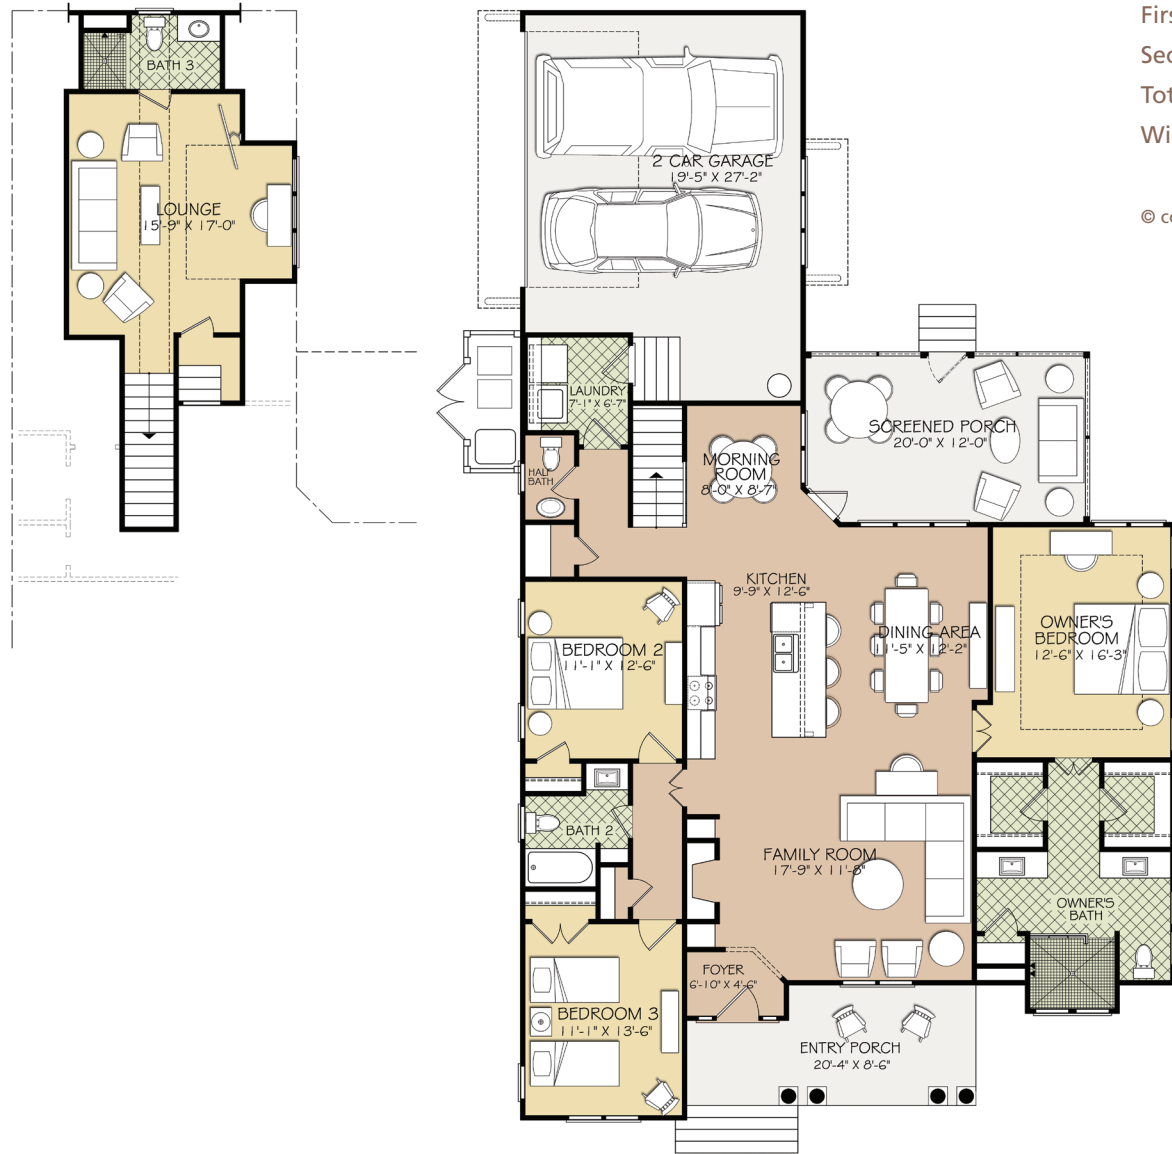

## HEWLETT CREEK

3 Bedrooms  
3.5 Baths  
2202 Square Feet

910.444.1122 or 910.279.4865  
[www.HagoodHomes.com](http://www.HagoodHomes.com)  
[hannaht@hagoodhomes.com](mailto:hannaht@hagoodhomes.com)

# HEWLETT CREEK

First Floor: 1849 SQ FT  
Second Floor: 353 SQ FT  
Total Heated Square Footage: 2202  
Width 46' 0", Depth 78' 0"

© copyright Hagood Homes

910.444.1122 or 910.279.4865  
www.HagoodHomes.com  
hannaht@hagoodhomes.com