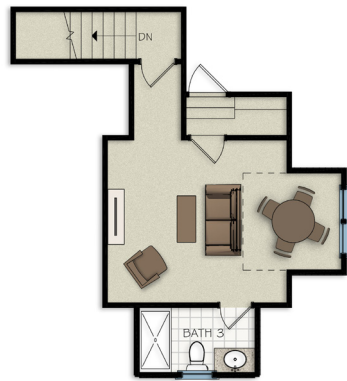

## PEBBLE COVE I

4 Bedrooms  
3 Baths  
2188 Square Feet

*Catherine's Cove*

910.444.1122

[www.HagoodHomes.com](http://www.HagoodHomes.com)

[hannaht@hagoodhomes.com](mailto:hannaht@hagoodhomes.com)

# PEBBLE COVE I - *Catherine's Cove*

Upper Floor plan

First Floor Heated Square Footage: 1852  
Upper Floor Heated Square Footage: + 336  
Total Heated Square Footage: 2188  
Width 46'0" • Depth 59'0"

© copyright Hagood Homes