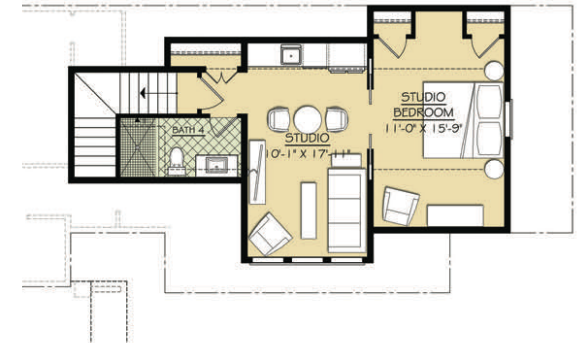

# ALBEMARLE SOUND II

4 Bedrooms  
4.5 Baths  
3388 Square Feet

910.256.8284

[www.HagoodHomes.com](http://www.HagoodHomes.com)

[info@hagoodhomes.com](mailto:info@hagoodhomes.com)

# ALBEMARLE SOUND II

First Floor: 2653 SQ FT

Second Floor: 524 SQ FT

Four Seasons Room: 211 SQ FT

Total Heated Square Footage: 3388

Width 69' 2" • Depth 106' 3"

© copyright Hagood Homes

910.256.8284