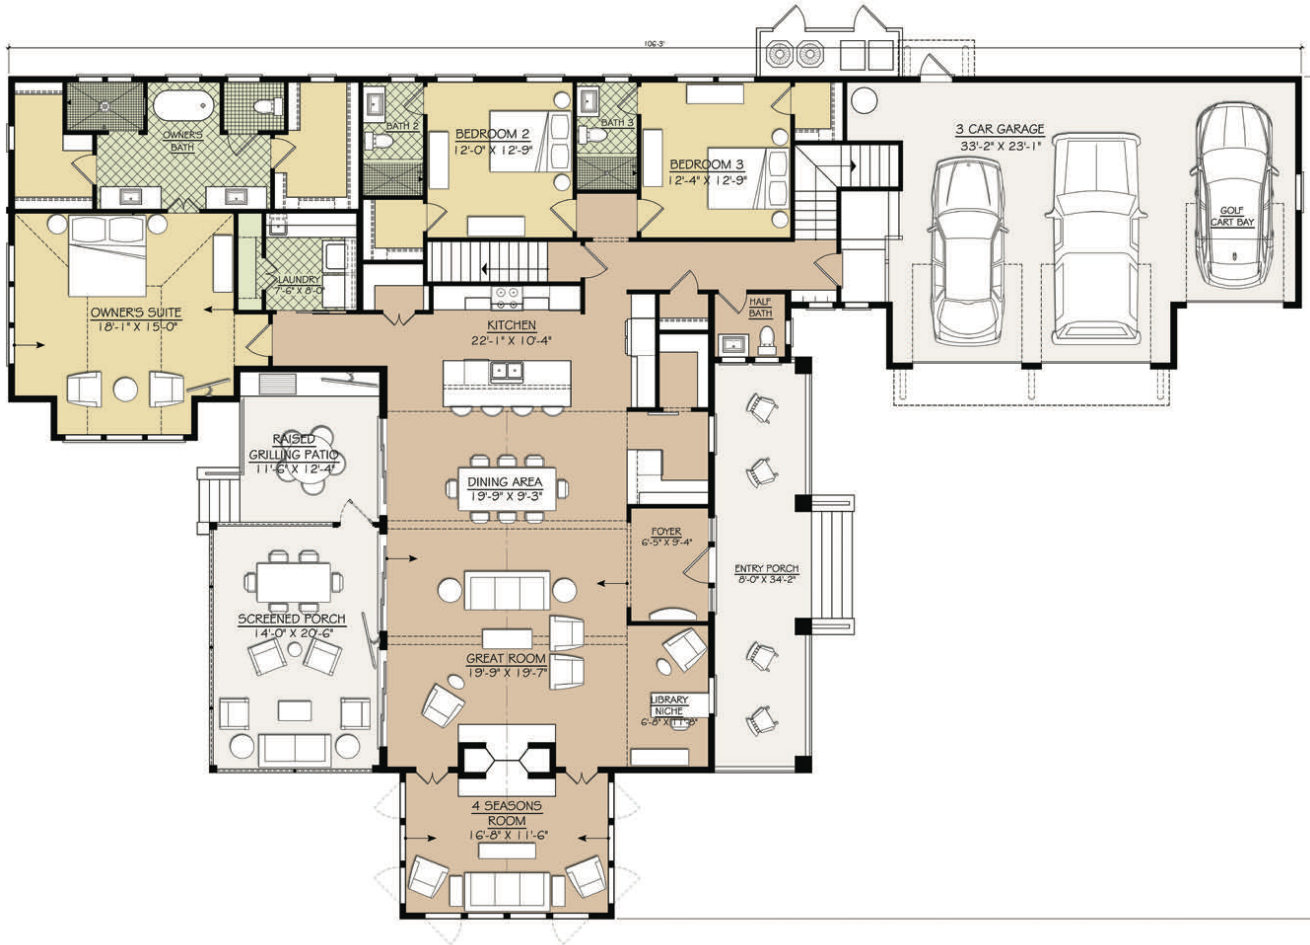

# ALBEMARLE SOUND II

4 Bedrooms  
4.5 Baths  
3388 Square Feet

910.256.8284

[www.HagoodHomes.com](http://www.HagoodHomes.com)

[info@hagoodhomes.com](mailto:info@hagoodhomes.com)

# ALBEMARLE SOUND II

First Floor: 2653 SQ FT

Second Floor: 524 SQ FT

Four Seasons Room: 211 SQ FT

Total Heated Square Footage: 3388

Width 69' 2" • Depth 106' 3"

© copyright Hagood Homes

910.256.8284