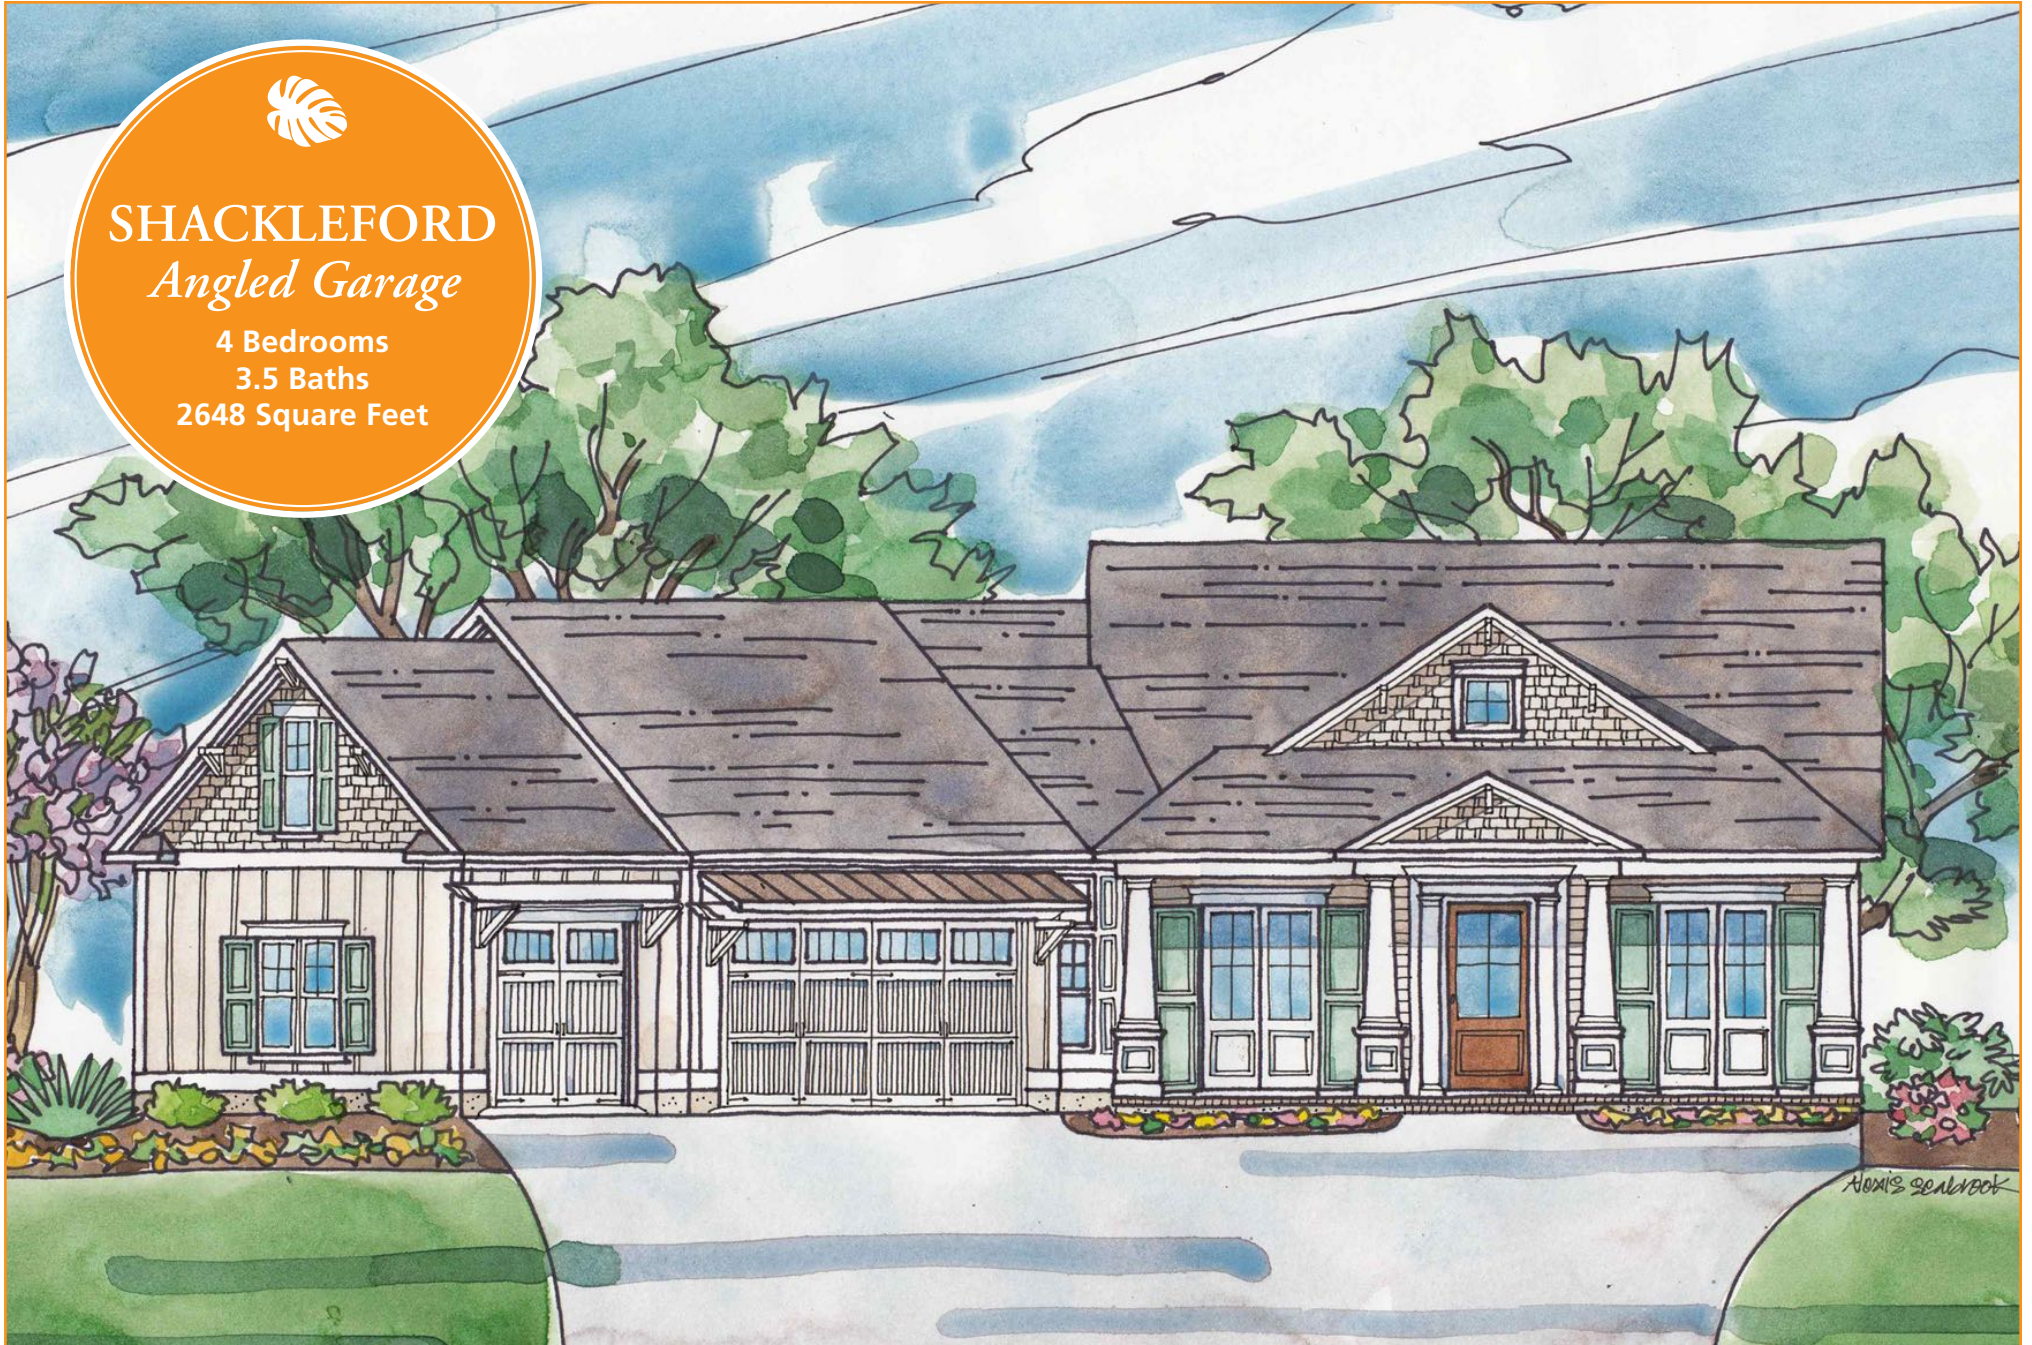

SHACKLEFORD

Angled Garage

4 Bedrooms
3.5 Baths
2648 Square Feet

910.256.8284

www.HagoodHomes.com

info@hagoodhomes.com

HAGOOD | HOMES

established 1996

SHACKLEFORD BANKS *Angled Garage*

First Floor Heated Square Footage: 2143
 Bonus Room Heated Square Footage: + 505
 Total Heated Square Footage: 2648
 Width 74'7" • Depth 85'10"

© copyright Hagood Homes