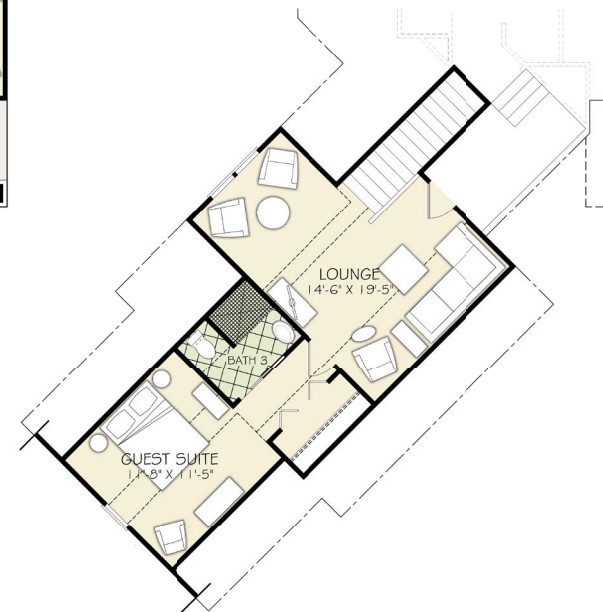

SHACKLEFORD

Angled Garage

4 Bedrooms
3.5 Baths
2648 Square Feet

910.256.8284

www.HagoodHomes.com

info@hagoodhomes.com

HAGOOD | HOMES

established 1996

SHACKLEFORD BANKS *Angled Garage*

First Floor Heated Square Footage: 2143
 Bonus Room Heated Square Footage: + 505
 Total Heated Square Footage: 2648
 Width 74'7" • Depth 85'10"

© copyright Hagood Homes