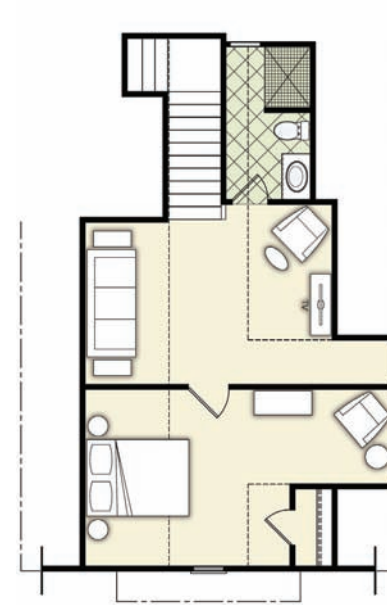

SHACKLEFORD
BANKS
side load

4 Bedrooms
3 Baths
2387 Square Feet

910.256.8284

www.HagoodHomes.com

info@hagoodhomes.com

HAGOOD | HOMES

established 1996

SHACKLEFORD BANKS

First Floor Heated Square Footage: 1913
Second Floor Heated Square Footage: 497
Total Heated Square Footage: 2410
Width 56' 4" • Depth 72' 8"

© copyright Hagood Homes

910.256.8284
www.HagoodHomes.com
info@hagoodhomes.com