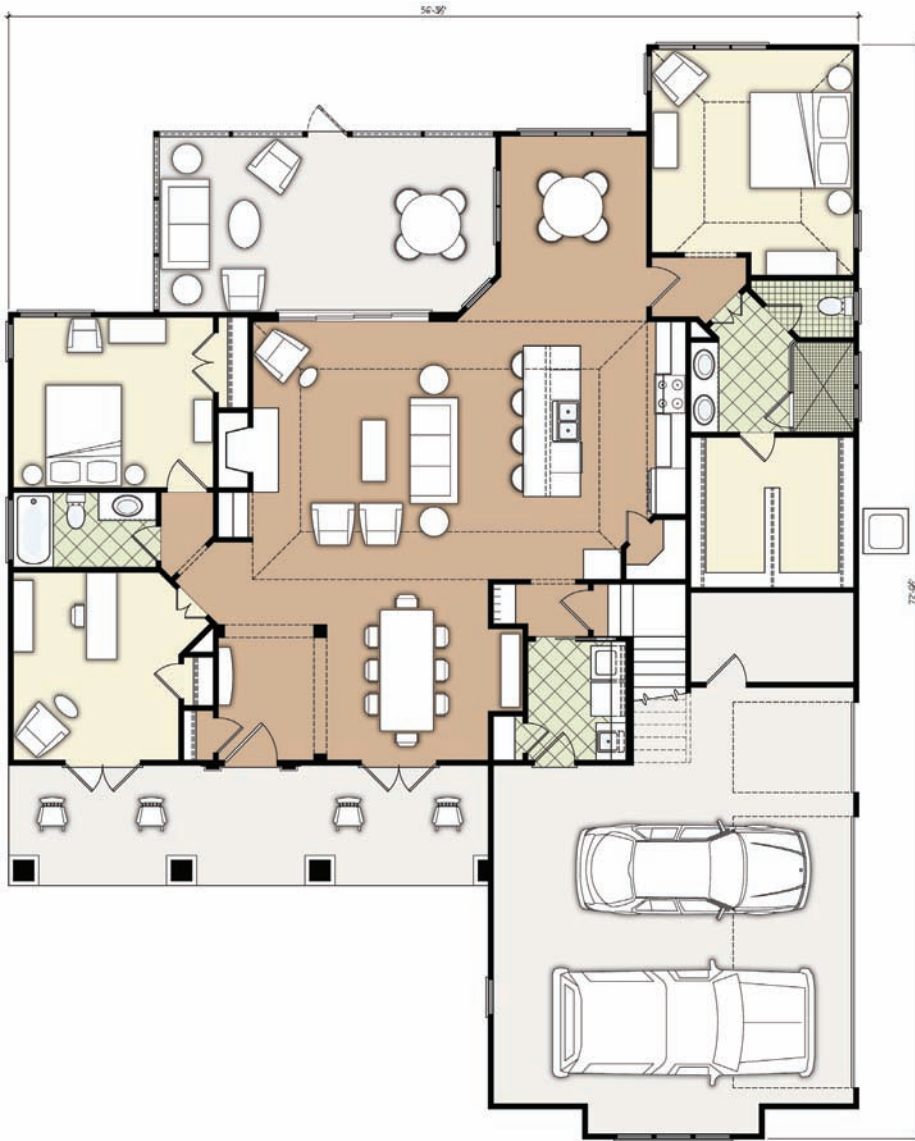

SHACKLEFORD
BANKS
side load

4 Bedrooms
3 Baths
2387 Square Feet

910.256.8284

www.HagoodHomes.com

info@hagoodhomes.com

HAGOOD | HOMES

established 1996

SHACKLEFORD BANKS

First Floor Heated Square Footage: 1913
Second Floor Heated Square Footage: 497
Total Heated Square Footage: 2410
Width 56' 4" • Depth 72' 8"

© copyright Hagood Homes

910.256.8284
www.HagoodHomes.com
info@hagoodhomes.com