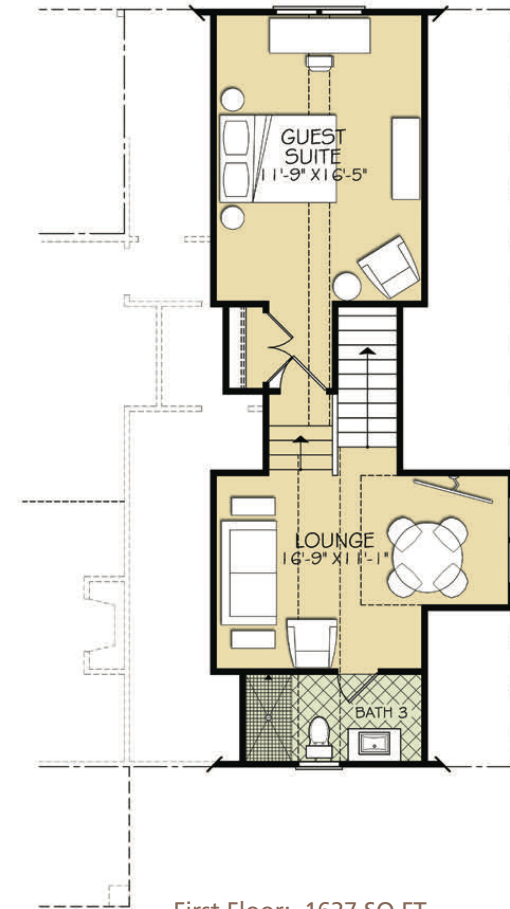

**SHELTER  
COVE**  
**dbl Bonus**  
4 Bedrooms  
3 Baths  
2151 Square Feet

910.256.8284  
[www.HagoodHomes.com](http://www.HagoodHomes.com)  
[info@hagoodhomes.com](mailto:info@hagoodhomes.com)

**HAGOOD | HOMES**  
established 1996

# SHELTER COVE - Double Bonus

First Floor: 1627 SQ FT

Guest Suite: 524 SQ FT

Total Heated Square Footage: 2151 SQ FT

Width 57' 1/2" • Depth 51' 4"

© copyright Hagood Homes

910.256.8284

[www.HagoodHomes.com](http://www.HagoodHomes.com)