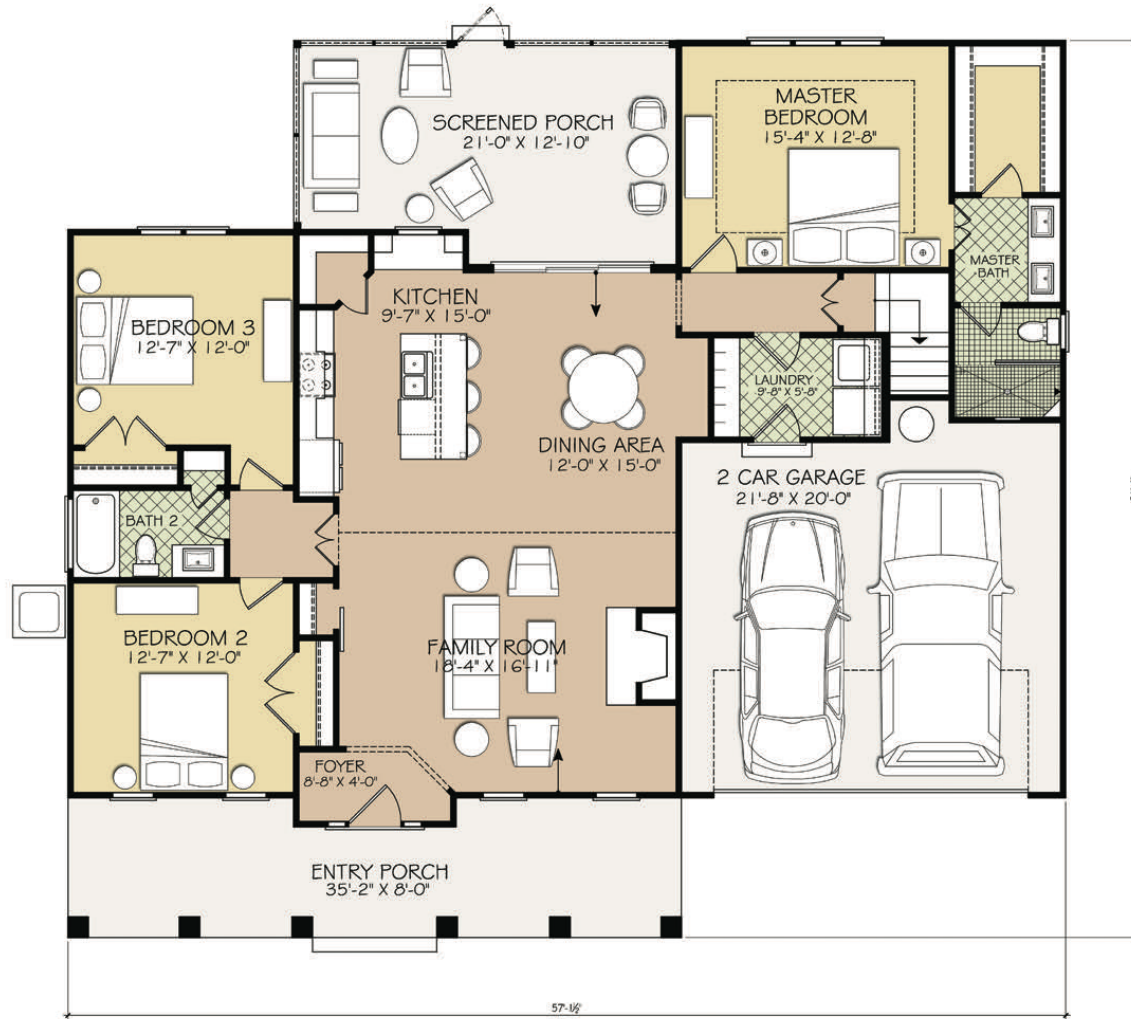

**SHELTER  
COVE**  
**dbl Bonus**  
4 Bedrooms  
3 Baths  
2151 Square Feet

910.256.8284  
[www.HagoodHomes.com](http://www.HagoodHomes.com)  
[info@hagoodhomes.com](mailto:info@hagoodhomes.com)

**HAGOOD | HOMES**  
established 1996

# SHELTER COVE - Double Bonus

First Floor: 1627 SQ FT

Guest Suite: 524 SQ FT

Total Heated Square Footage: 2151 SQ FT

Width 57' 1/2" • Depth 51' 4"

© copyright Hagood Homes

910.256.8284

[www.HagoodHomes.com](http://www.HagoodHomes.com)